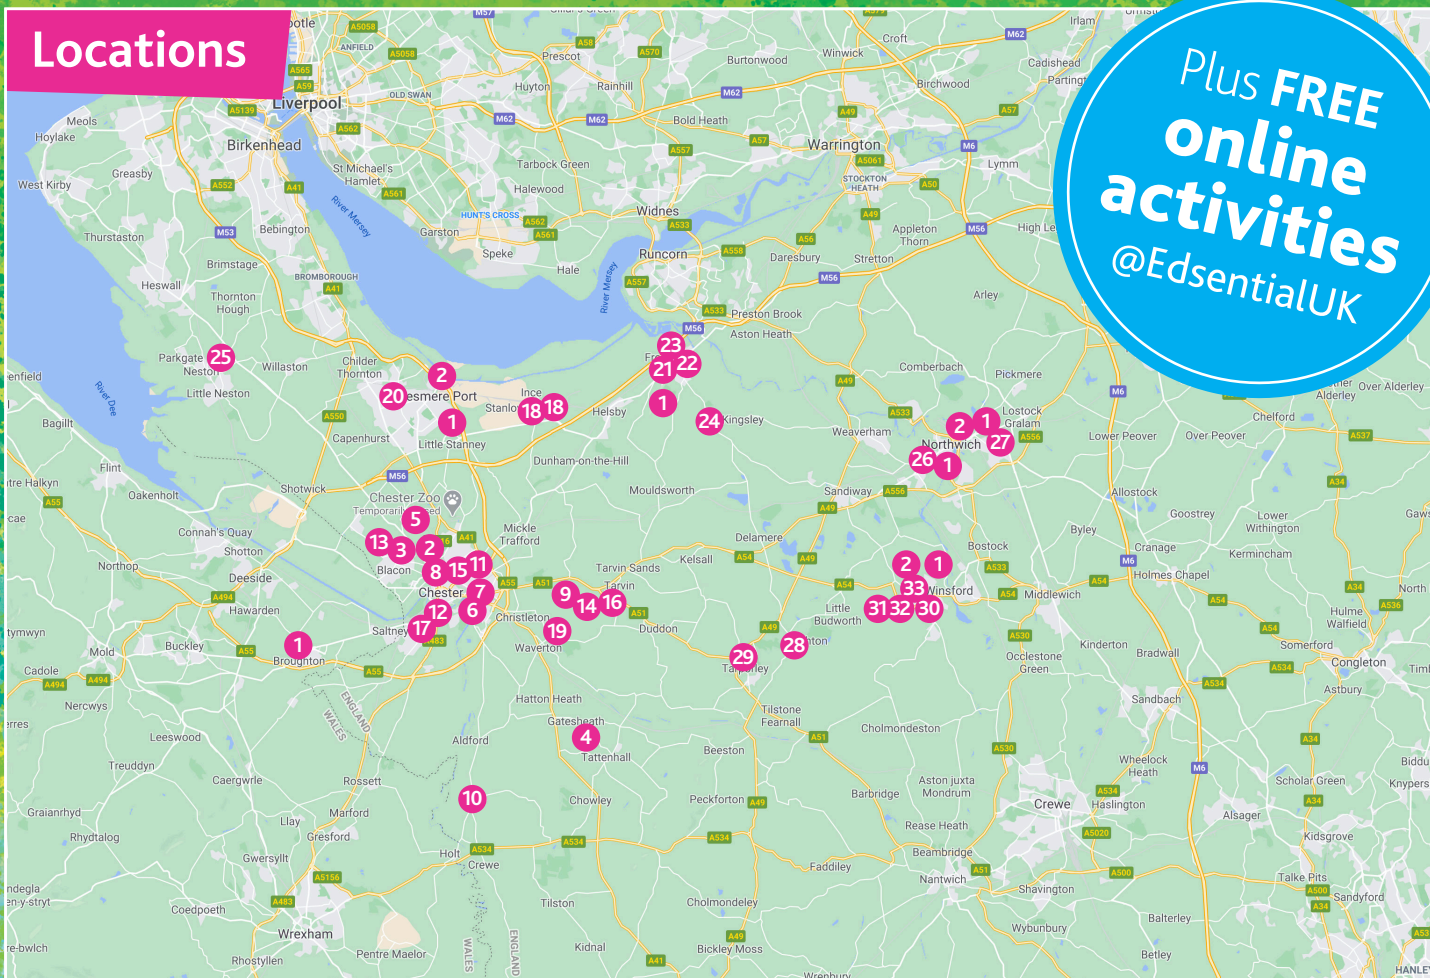

Adventure
Play

Healthy
Meals

HOW TO BOOK

On the back of this flyer you will find **all activities** available in your area this spring.

All activity clubs are free of charge for eligible free school meal children.

HURRY!
Spaces are
limited

Locations

Plus **FREE**
online
activities
@EdsentialUK

Activities

CHESHIRE WIDE

1 **Cheshire Food Hub**
CH4, WA6, CW9, CW7, CW8, CH65
5-16 years

2 **Cheshire Young Carers**
CH65, CW7, CW8, CH1
5-16 years