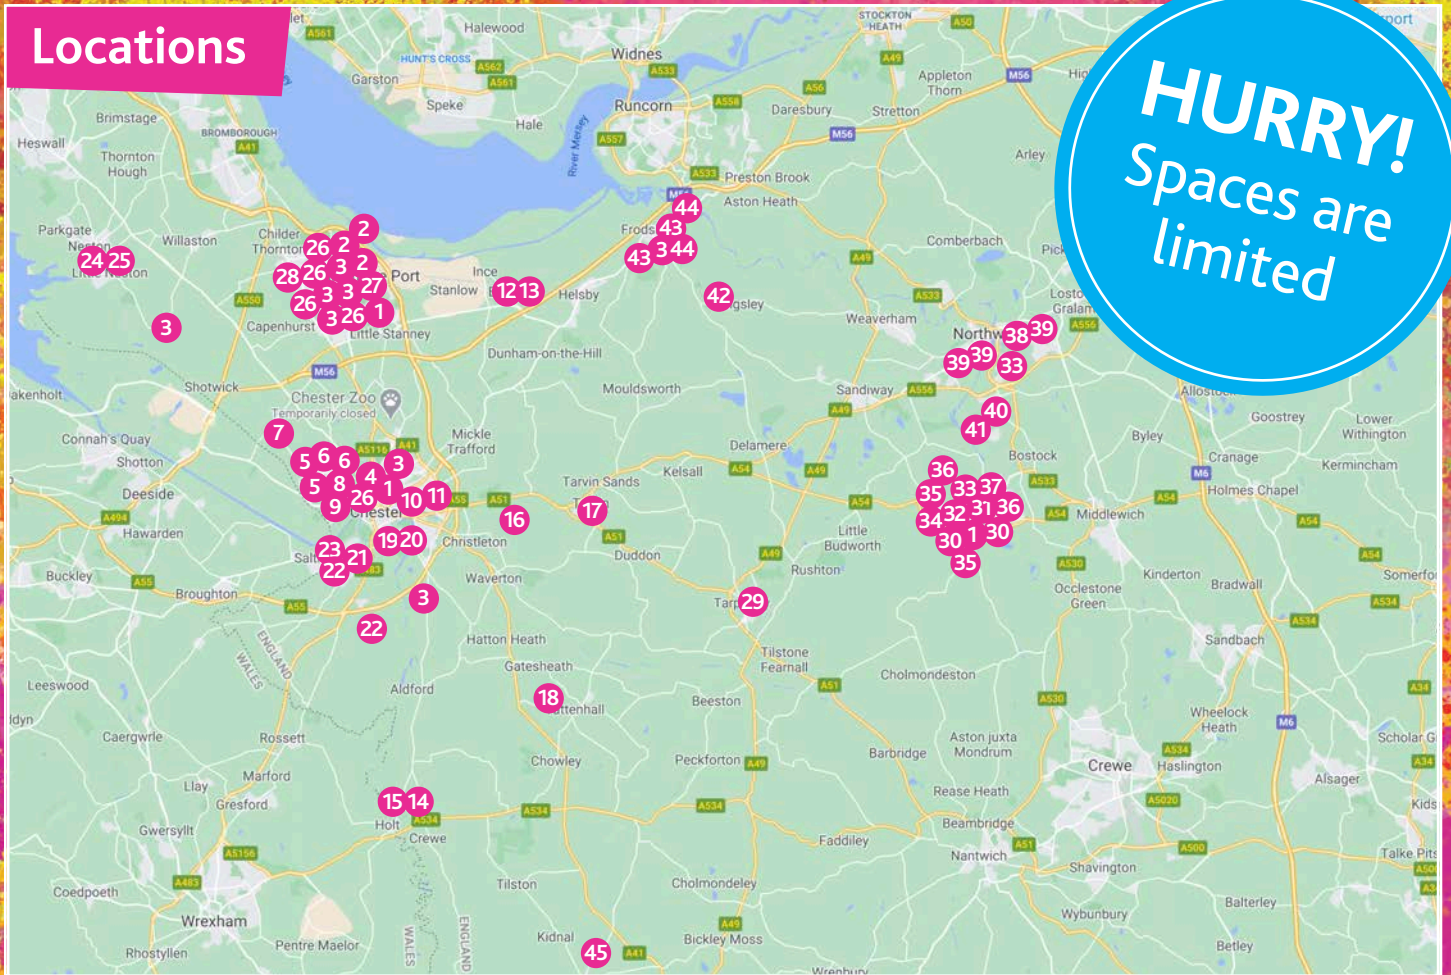

Manicure Art

Inflatable Assault Course

Archery

...and much more!

HOW TO BOOK

On the back of this flyer you will find **all activities available in your area** this summer.

All activity clubs are free of charge for eligible free school meal children.

HURRY!
Spaces are limited

Locations

HURRY!
Spaces are limited

Activities

CHESHIRE WIDE

- 1** Cheshire Young Carers
CH2 2AU, CH65 9LB, CW7 1AD
5-16 years
- 2** Westminster Families Community Group
CH65 4FW, CH65 2ER, CH65 2AZ
5-16 years
- 3** S4YC Ltd CH3 6EA, CH2 2HJ, CH64 5SE, WA6 7QP, CH66 2JT, CH65 6TQ, CH65 6RJ, CH65 2BY
Paula Adolph 07581075534
paula@s4yc.co.uk
5-11 years **SPACES LEFT!**