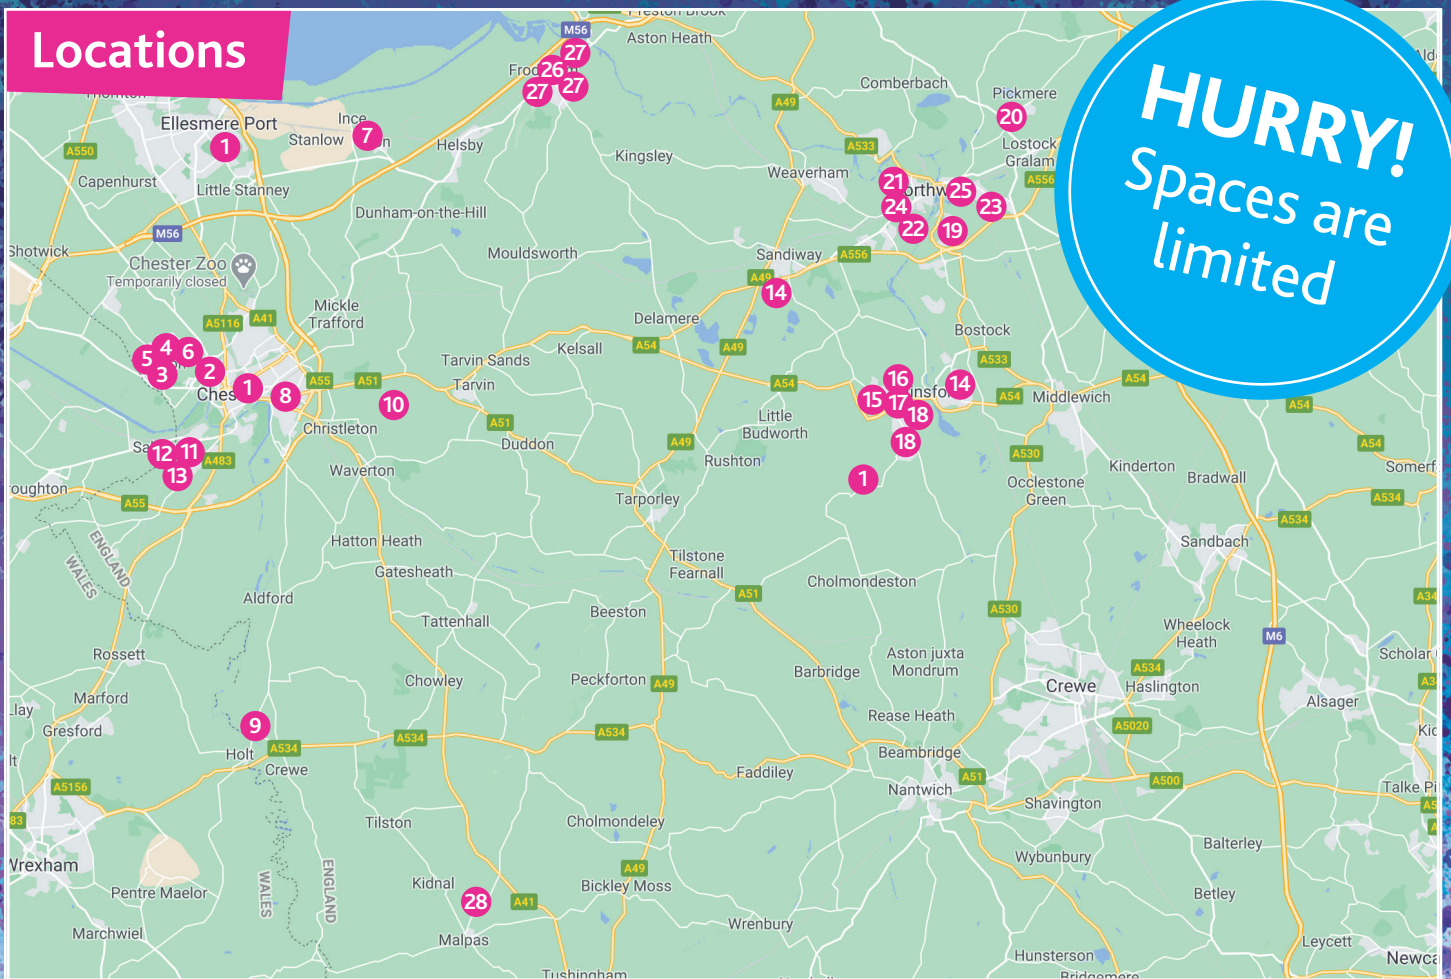

Cooking Classes

Den Building

Arts & Crafts

...and much more!

HURRY!
Spaces are limited

HOW TO BOOK

On the back of this flyer you will find **all activities available in your area** this winter.

All activity clubs are free of charge for eligible free school meal children.

Locations

HURRY!
Spaces are limited

Activities

CHESHIRE WIDE

1 Cheshire Young Carers
CH65, CH1, CW7

CHESTER

2 Chester Blue Coat CE Primary School
CH1 4HG

3 CEPD @ Dee Point Primary
CH1 5NF