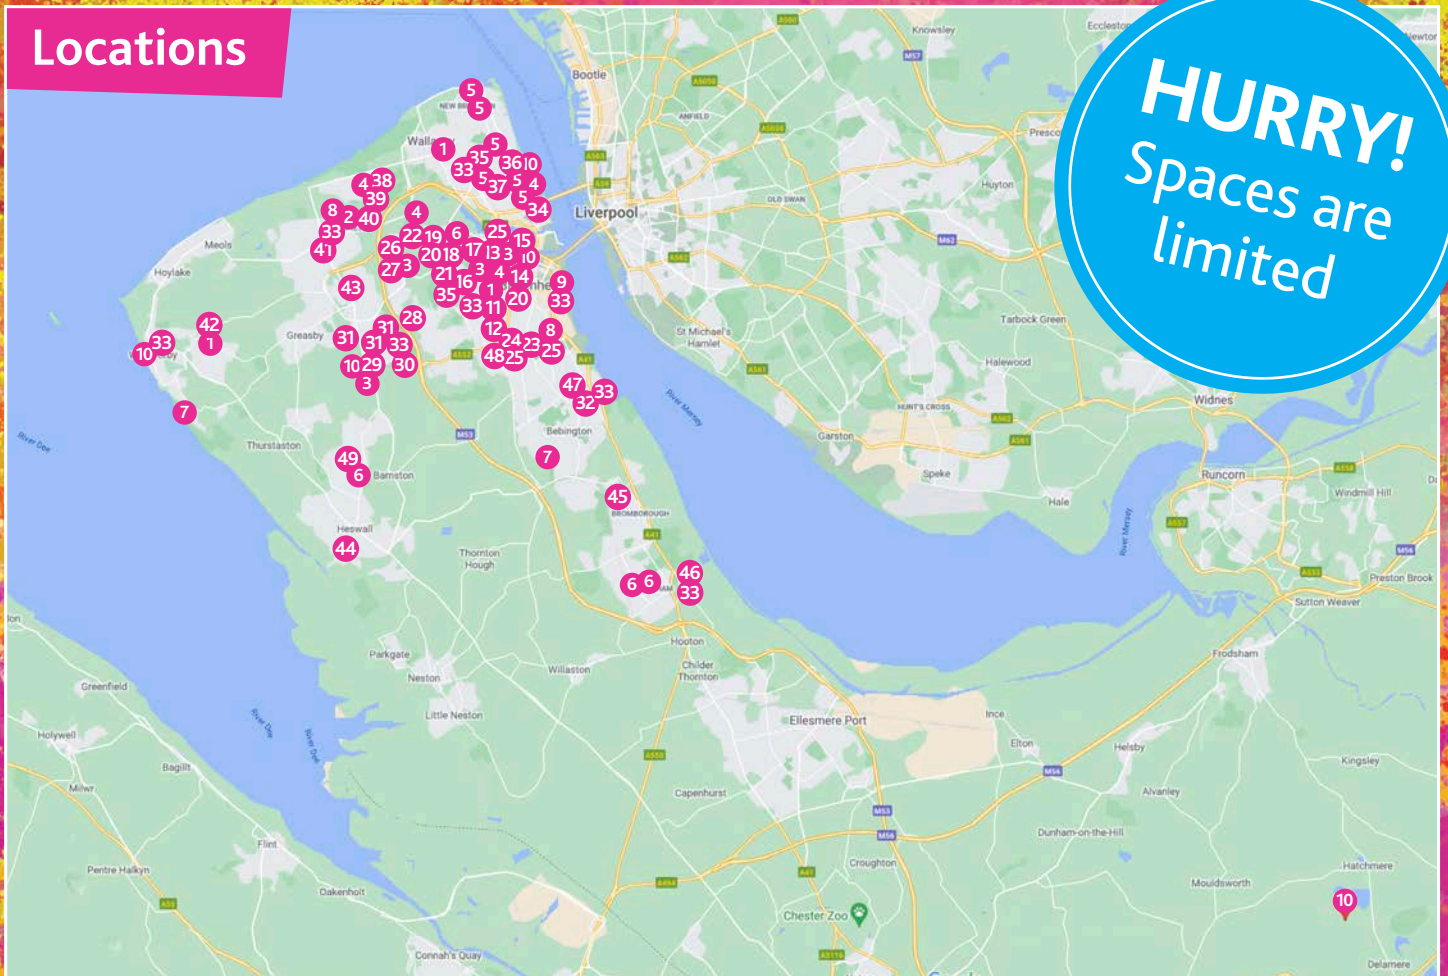

## HOW TO BOOK

On the back of this flyer you will find **all activities available in your area** this summer.

All activity clubs are free of charge for eligible free school meal children.

**Please contact the relevant provider** - booking is essential for many clubs so don't miss out.

# Locations

**HURRY!**  
Spaces are limited